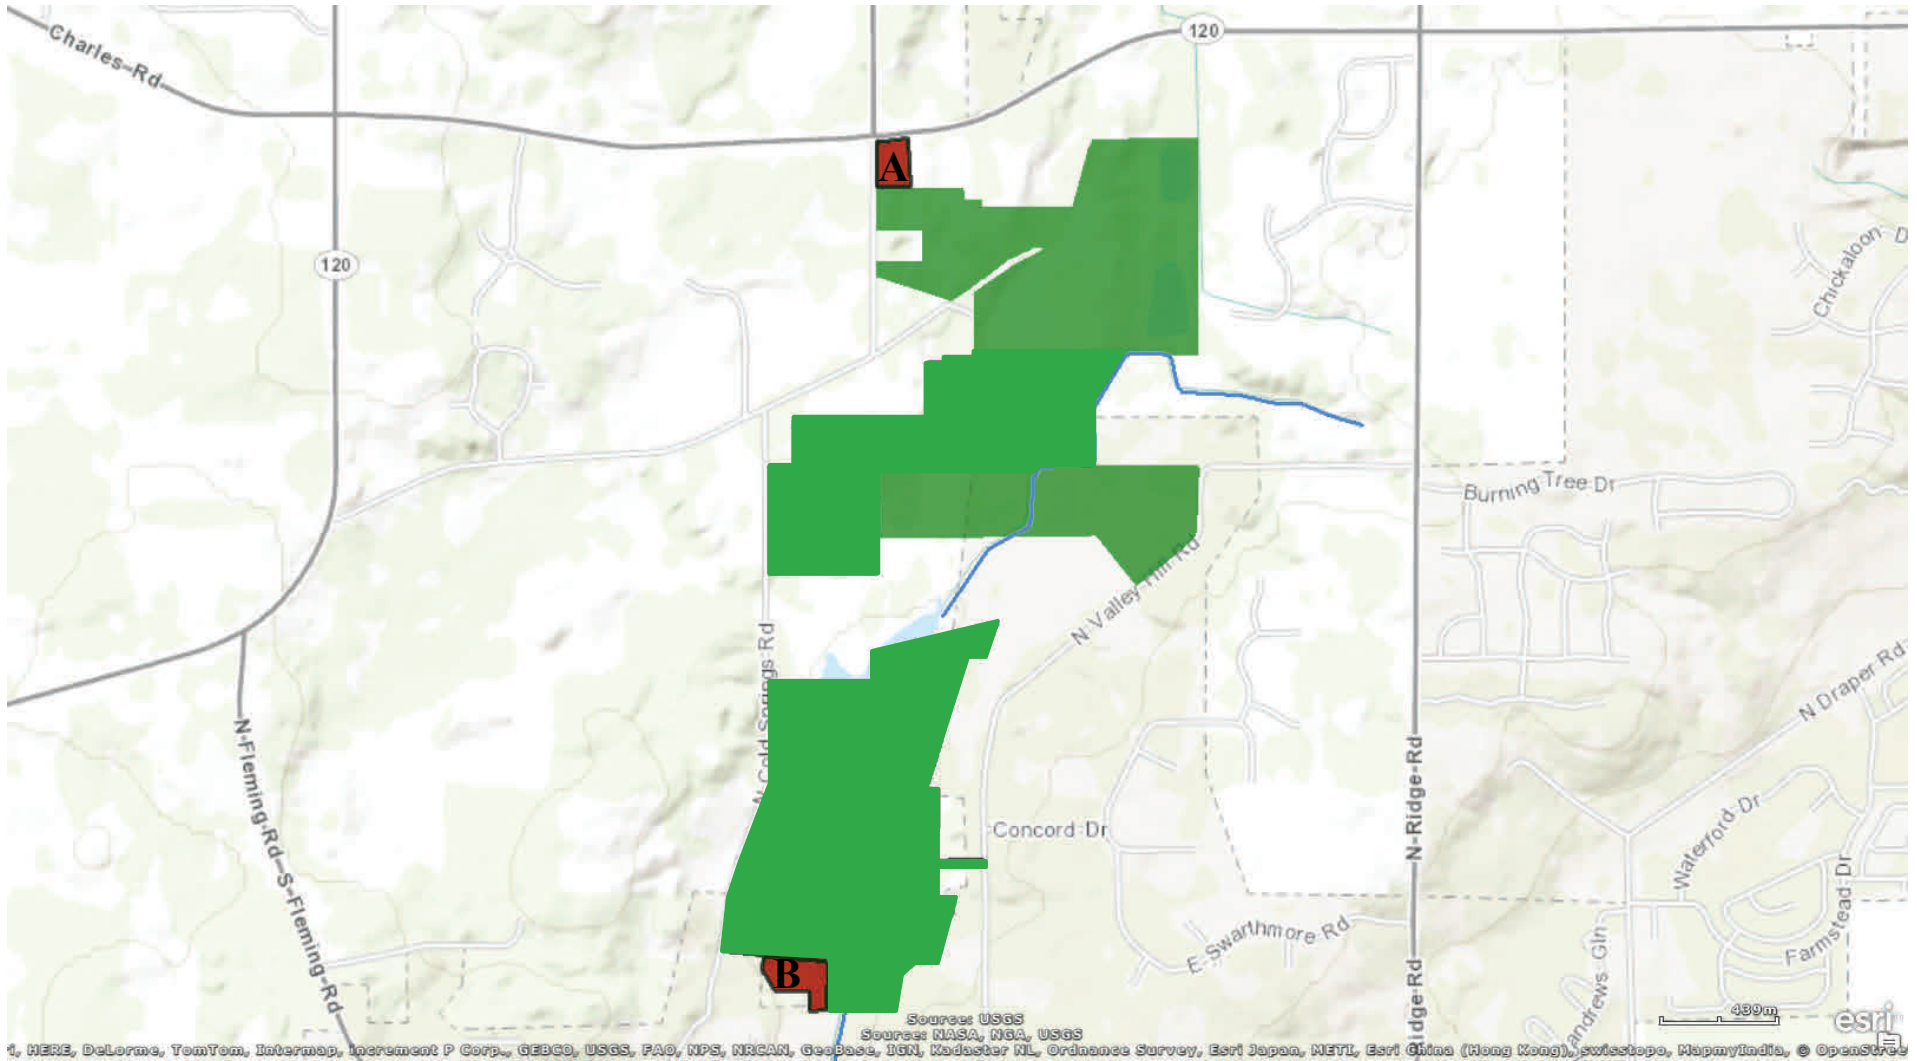

Boone Creek Conservation Area

McHenry County
CONSERVATION DISTRICT