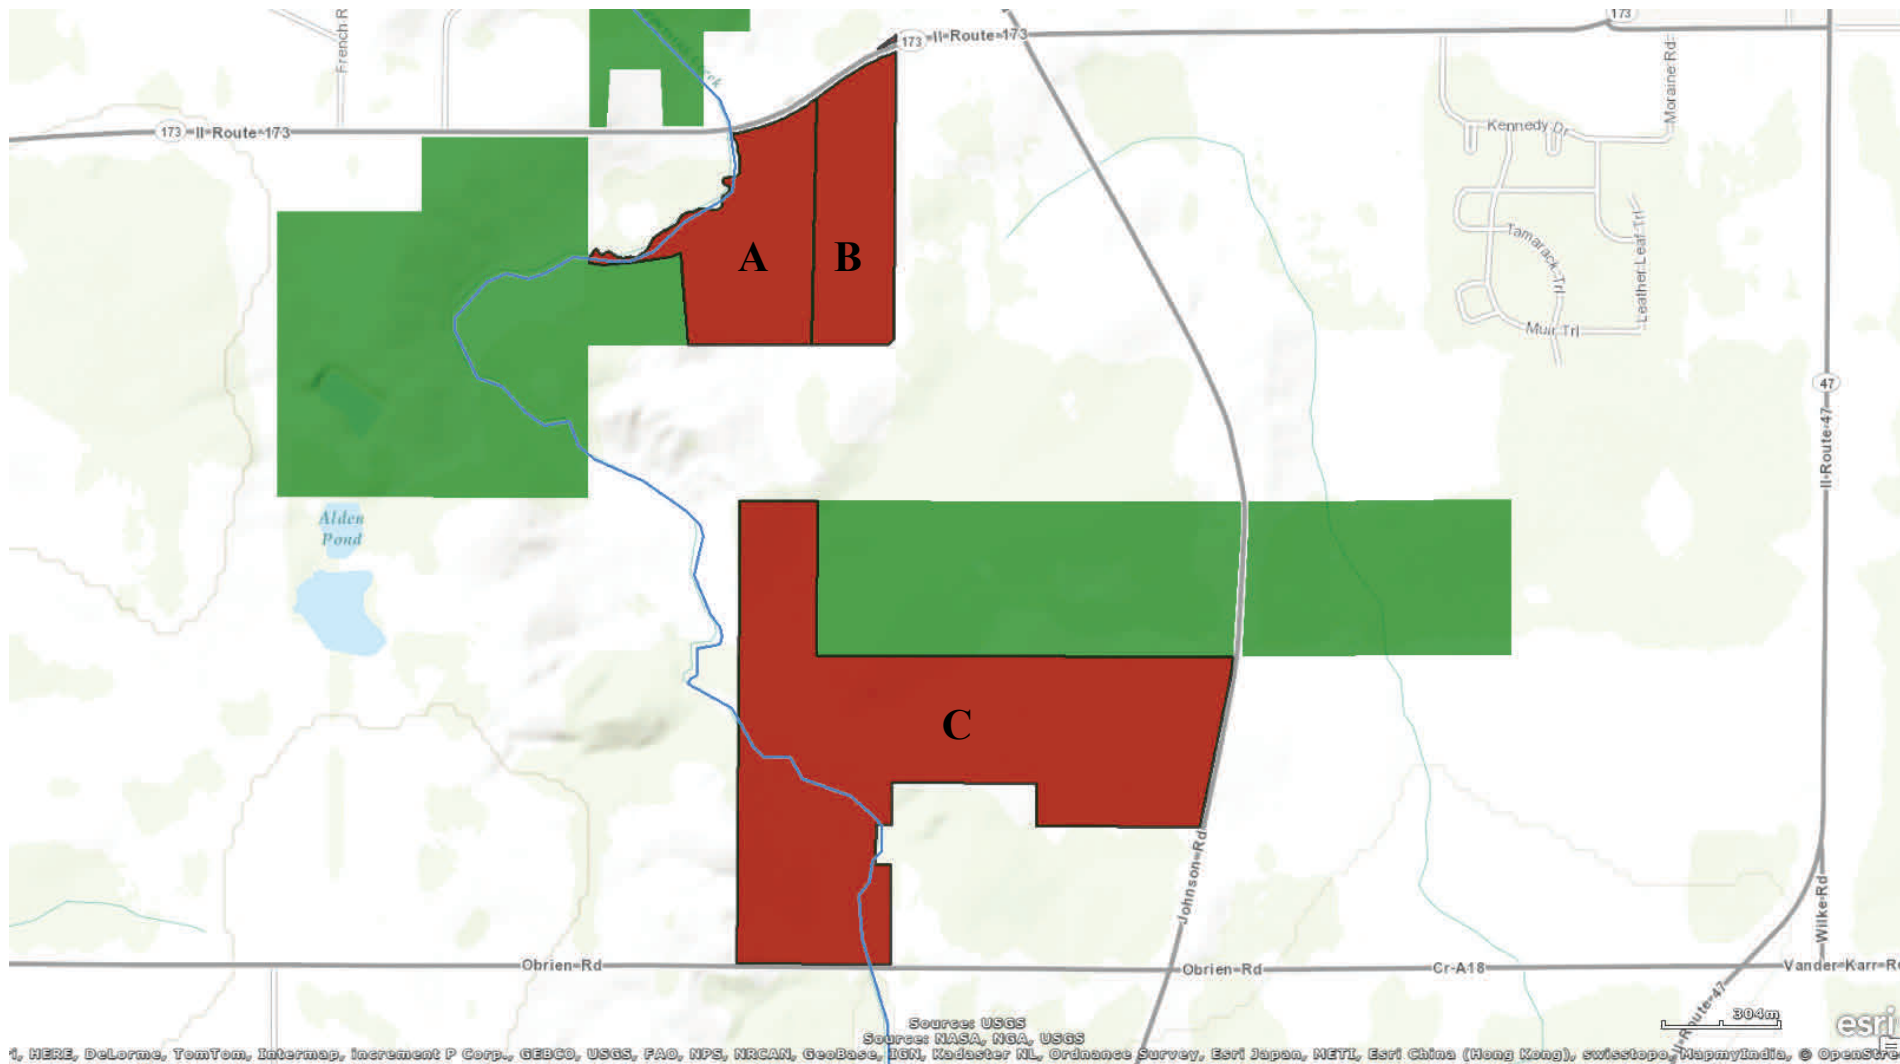

Winding Creek Conservation Area

McHenry County
CONSERVATION DISTRICT