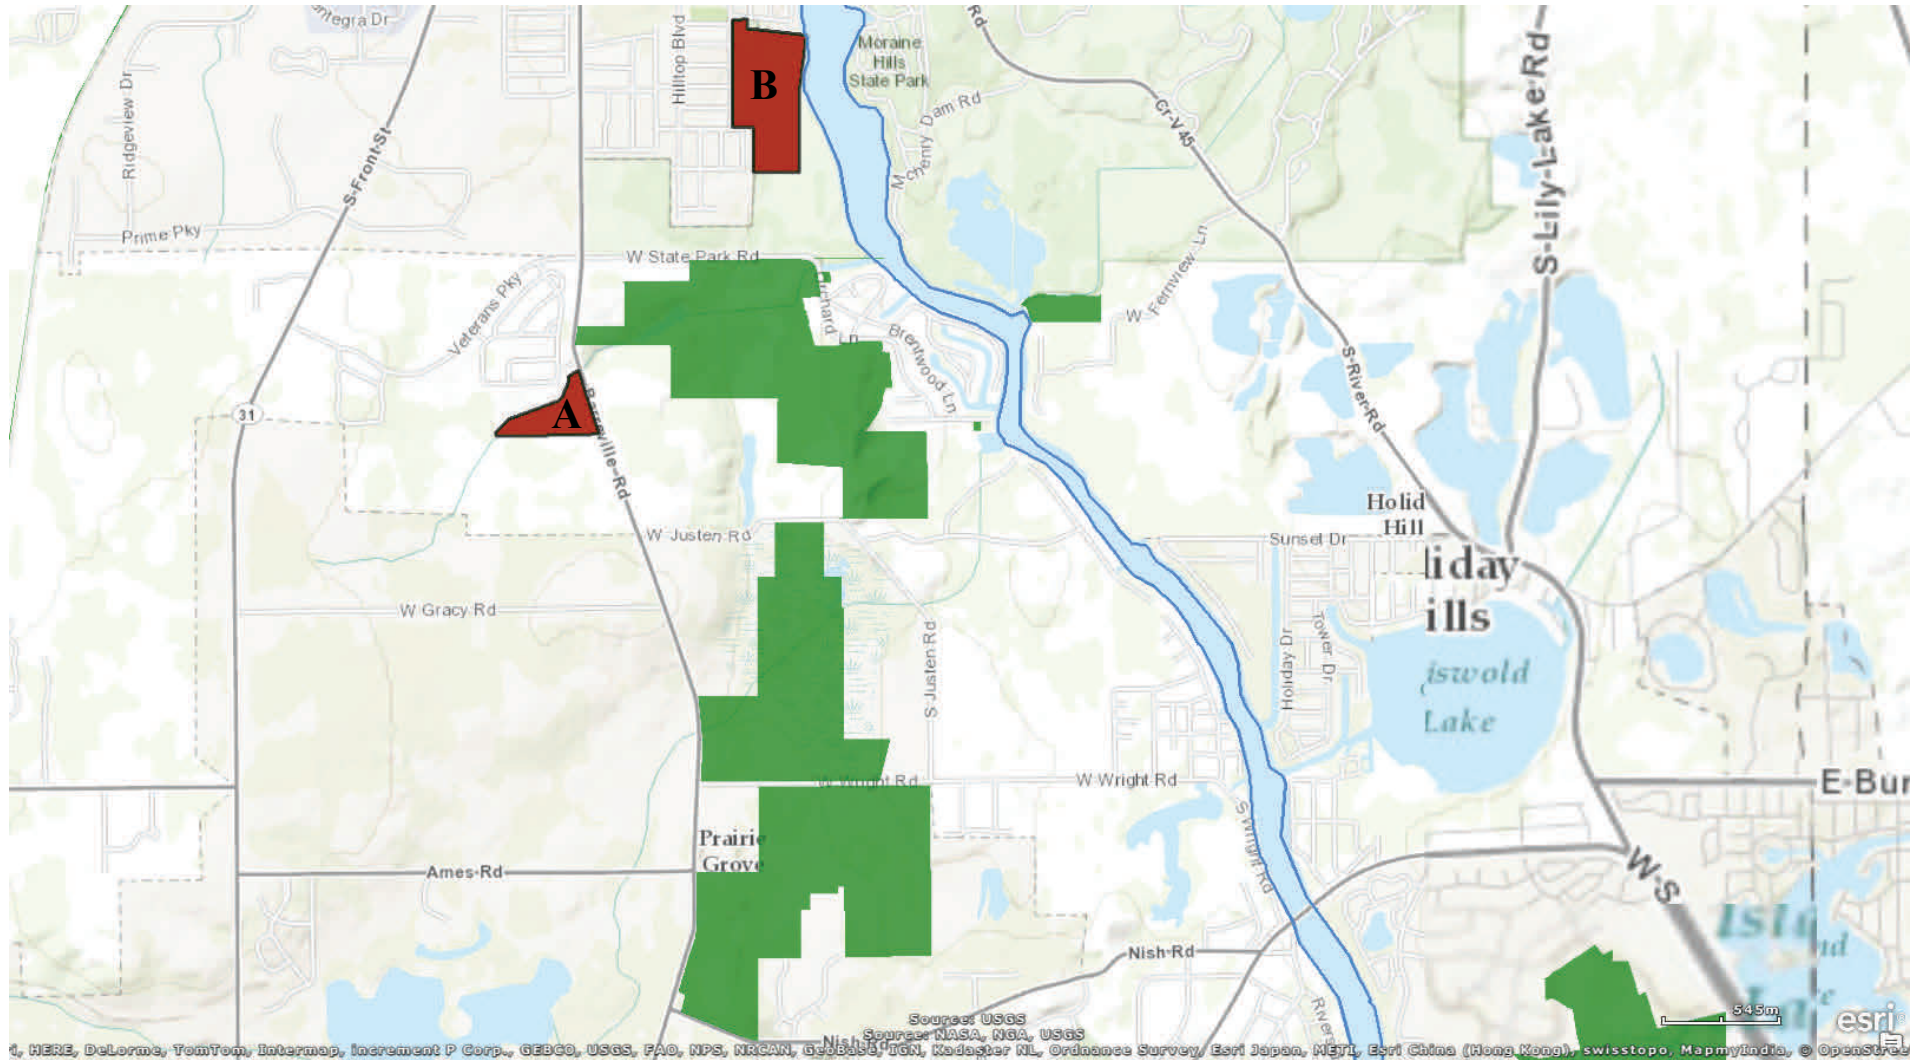

Stickney Run Conservation Area

McHenry County
CONSERVATION DISTRICT