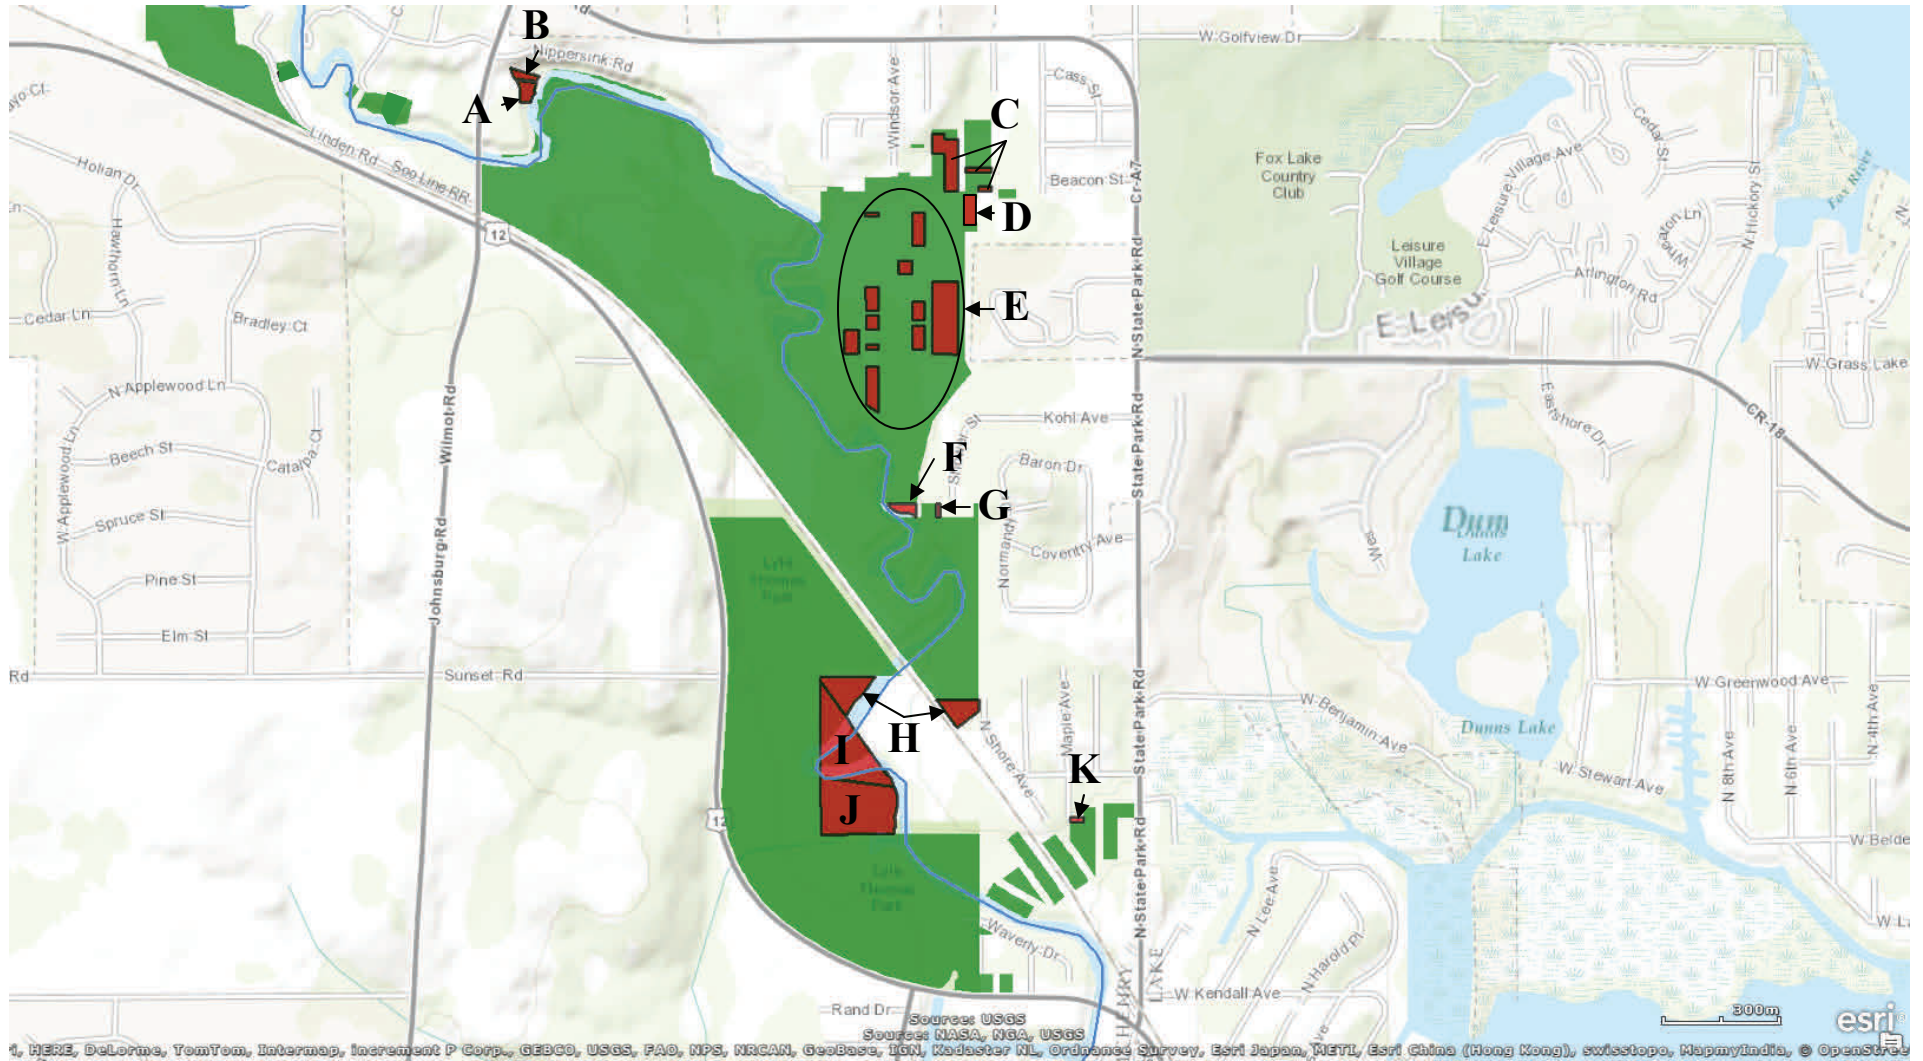

Nippersink Canoe Base Conservation Area

McHenry County
CONSERVATION DISTRICT